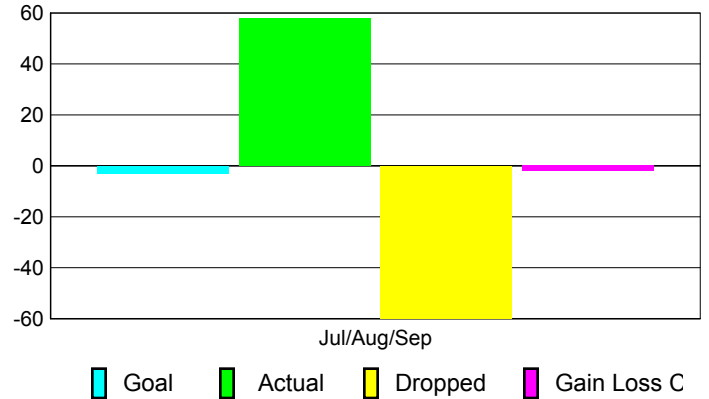

Club Results 2010-2011

Goal, New, Dropped, Gain/Loss

MEMBERSHIP

Membership Results
2010-2011

Membership
2009-2010

Month	Net Memb Goal	Actual New Memb	Actual Dropped Memb	Gain/Loss of Memb	Gain/Loss of Memb
Jul/Aug/Sep	-3	58	-60	-2	-27
Totals	-3	58	-60	-2	-27

Membership Results 2010-2011

Goal, New, Dropped, Gain/Loss

Comparison of Club Gain/Loss

Current Year Compared to the Previous Year

Comparison of Membership Gain/Loss

Current Year Compared to the Previous Year